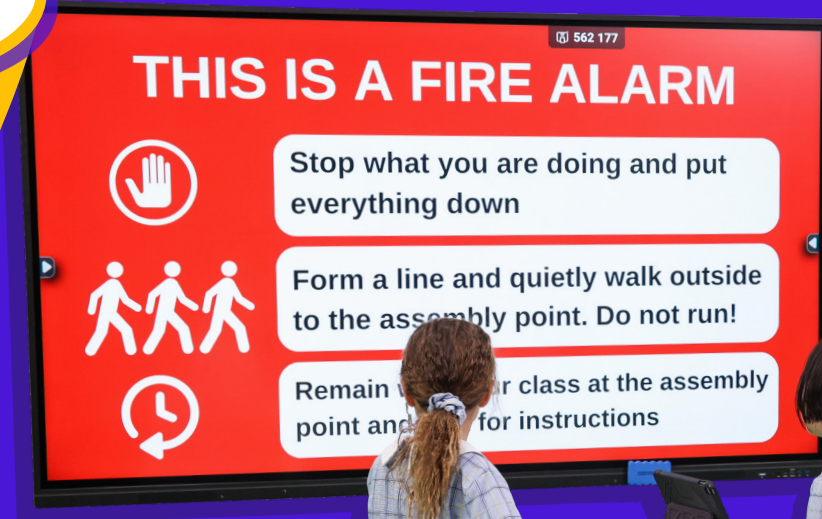

WIREFLESSLY CONNECT with CommBox Connect

CommBox Connect allows you to screenshare content on your personal device natively using Miracast with touchback, Airplay and Chromecast.

For additional functionality, you can download the CommBox Connect app and ...

- Share your screen securely with a pin code
- Send files directly to the screen
- Broadcast the screen back to your personal device or to student devices

While sharing your screen, enjoy the ultimate flexibility to...

- Cast your laptop in full screen
- Open a floating window allowing students to see shared content as well as content already on the screen.
- Overlay CommBox Tools over any content being shared.
- Connect up to 10 student devices and control which device is shown.

CommBox Connect will even pass your connected USB camera back to your laptop allowing BYOD Video Conferencing.

INSTANTLY ACCESS BUILT IN HELP with our in-house support team

- Each screen comes with online and offline help content. You can learn how to connect to the Internet, use the whiteboard or CommBox Connect.
- Access live chat to speak to the CommBox team or log a support ticket.
- Instand help via Live Chat, and same day response before 3pm AEST.

THE ALL NEW
COMMBOX CONNECT
... it just works!

SIMPLE SIGNAGE AND MESSAGING with CommBox Manage

Turn the CommBox Classic S4 into a schoolwide communication tool. Our screens allow simple signage and messaging from the cloud with CommBox Manage.

You can use it to broadcast messages, alerts and important information to students, staff and visitors.

- Daily news and activities
- Emergency announcements and fire drills

For more advanced signage features download CommBox Signage.

Control and manage your CommBox Classic Screens from anywhere...

- Manage app updates
- Remotely control devices for support
- Broadcast school alerts and notices in seconds
- Analyse software and hardware usage
- Schedule actions at predefined times
- Lock, track and wipe lost devices
- Bundled with the Interactive Classic S4